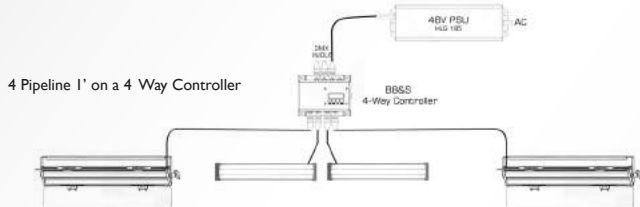

PIPELINE REFLECT™

Variety of Control Options

Made for customization, Reflect units feature a 3-pin XLR plug to allow the user to control the electronic configuration. For plug and play, fixtures may be operated via the BB&S 4-way Controller (has four 40W channels), with optional wireless DMX/RDM control or built-in DMX 512/RDM in/out (all function). All Pipes run off 48V for precise dimming.

Pipeline 10W, 20W, 30W and 40W manually controlled Driver Dimmers are available with 3-pin XLR to plug into Reflect fixtures so they can be powered by optional 20W or 65W power supplies or used with 14.4VDC D-Tap, V-Lock or goldmount batteries.