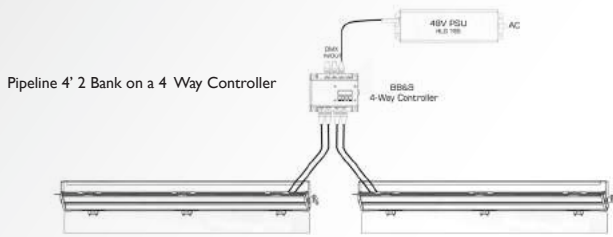

PIPELINE REFLECT™

Variety of Control Options

Made for customization, Reflect units feature a 3-pin XLR plug to allow the user to control the electronic configuration. For plug and play, fixtures may be operated via the BB&S 4-way Controller (has four 40W channels), with optional wireless DMX/RDM control or built-in DMX 512/RDM in/out (all function). All Pipes run off 48V for precise dimming.

Pipeline 10W, 20W, 30W and 40W manually controlled Driver Dimmers are available with 3-pin XLR to plug into Reflect fixtures so they can be powered by optional 20W or 65W power supplies or used with 14.4VDC D-Tap, V-Lock or goldmount batteries.