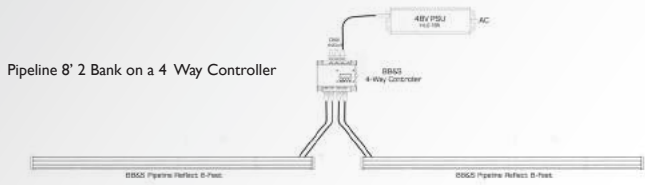

PIPELINE REFLECT™

Variety of Control Options

Made for customization, Reflect units feature a 3-pin XLR plug to allow the user to control the electronic configuration. For plug and play, fixtures may be operated via the BB&S 4-way Controller (has four 40W channels), with optional wireless DMX/RDM control or built-in DMX 512/RDM in/out (all function). All Pipes run off 48V for precise dimming.

Pipeline 10W, 20W, 30W and 40W manually controlled Driver Dimmers are available with 3-pin XLR to plug into Reflect fixtures so they can be powered by optional 20W or 65W power supplies or used with 14.4VDC D-Tap, V-Lock or goldmount batteries.