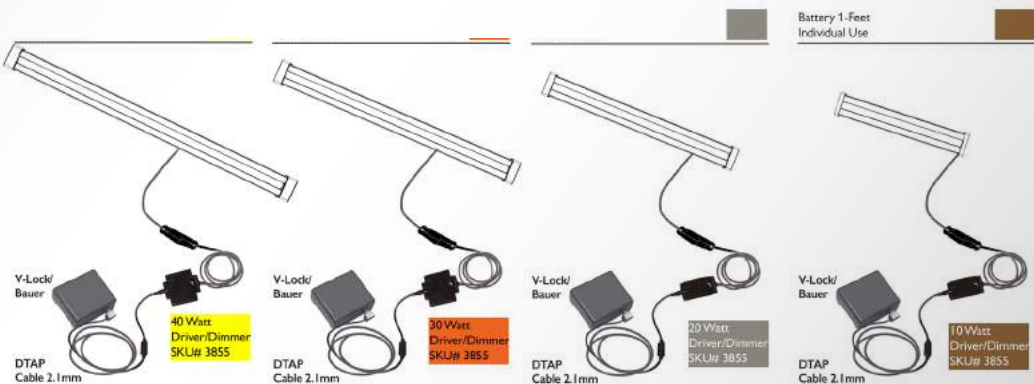

Perfect Color Rendering 1' to 8' long

The Reflect System utilizes the same 97 TLCl color-accurate rendering remote phosphor 1-inch/25mm diameter LED Pipes that Pipeline is known for. Available standard in lengths from 1' to 8', Reflect housings are made of rigid, extruded aluminum with a contoured base, 1.5" high sidewalls and a 2" wide opening. Smart engineering compresses the angle of illumination to double the Lux count over distance, compared to Pipes used alone.

BB&S
RENTAL SUPPORT

A BB&S Subsidiary Company
Rental and Sales
rentalsupport@bbsrentalsupport.com
Tel.: +46 70 333 78 00

PIPELINE REFLECT™

Variety of Control Options

Made for customization, Reflect units feature a 3-pin XLR plug to allow the user to control the electronic configuration. For plug and play, fixtures may be operated via the BB&S 4-way Controller (has four 40W channels), with optional wireless DMX/RDM control or built-in DMX 512/RDM in/out (all function). All Pipes run off 48V for precise dimming.

Pipeline 10W, 20W, 30W and 40W manually controlled Driver Dimmers are available with 3-pin XLR to plug into Reflect fixtures so they can be powered by optional 20W or 65W power supplies or used with 14.4VDC D-Tap, V-Lock or goldmount batteries.