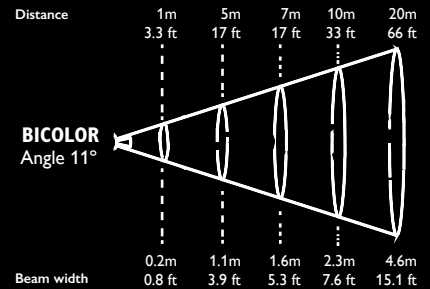

*“Powerful,
beautiful
and easy light
to play with”*

Robert Pontinder

BICOLOR Photometrics

BB&S CBL-1 Bicolor BEAM DETAILS

BICOLOR 11°

CBL-1 Bicolors

deliver with a 4-pin XLR, 2m cable, TVMP and standard yoke.

BICOLOR 2700°K (without diffuser)					
Distance Feet	3	17	23	33	66
Footcandles	4806	192	98	48	12
Distance Meters	1	5	7	10	20
LUX	51680	2067	1055	517	129

CBL-1 Bicolors

TLCI is 98 in 2700, 4000 and 5600 K

BICOLOR 4000°K (without diffuser)					
Distance Feet	3	17	23	33	66
Footcandles	6045	242	123	60	15
Distance Meters	1	5	7	10	20
LUX	65000	2600	1327	650	163

BICOLOR 5600°K (without diffuser)					
Distance Feet	3	17	23	33	66
Footcandles	6138	246	125	61	15
Distance Meters	1	5	7	10	20
LUX	66000	2640	1347	660	165

BB&S 4-WAY CONTROLLER BICOLOR

Individually Controllable on DMX/RDM or via Push-Button Display

POWER SUPPLY

Architecture/Individual Use

STANDARD BATTERY

14.4V DC Operation

BICOLOR

Angle 11°

BB&S
LIGHTING PEOPLE

bbslighting.com