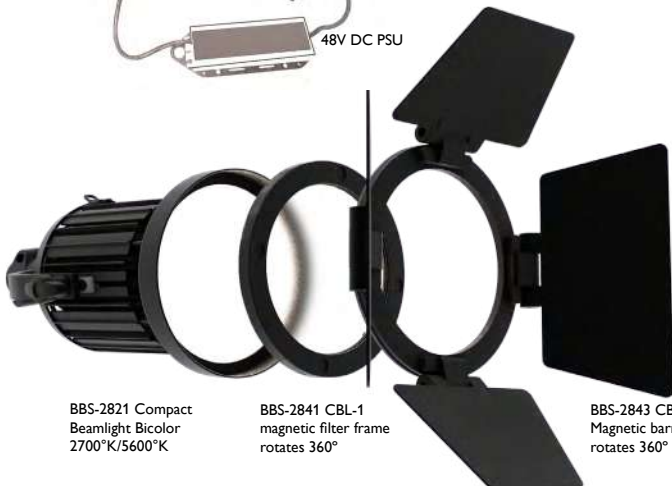

Length:
165mm/6.5"

Diameter:
145mm/5.7"

Weight:
1.5 kg/3.3-lbs

BB&S CBL-1 SPECIFICATIONS

POWER

- Lamphead—1050 mA at 36 V, 41W maximum draw
- With 4-Way Controller (4 single color heads or bicolor 2 heads) 100-270V 50/60 Hz 175W maximum draw
- With Pipeline manual dimmers: 12-14.4V at 3.5 amps

BICOLOR 5600°K (without diffuser)					
Distance Feet	3	17	23	33	66
Footcandles	6138	246	125	61	15
Distance Meters	1	5	7	10	20
LUX	66000	2640	1347	660	165

BB&S 4-WAY CONTROLLER BICOLOR

Individually Controllable on DMX/RDM or via Push-Button Display

POWER SUPPLY

Architecture/Individual Use

STANDARD BATTERY

14.4V DC Operation

BICOLOR

Angle 11°

BB&S
LIGHTING PEOPLE

bbslighting.com