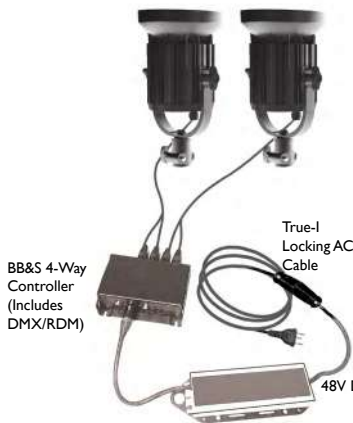

BICOLOR 5600°K (without diffuser)					
Distance Feet	3	17	23	33	66
Footcandles	6138	246	125	61	15
Distance Meters	1	5	7	10	20
LUX	66000	2640	1347	660	165

BB&S 4-WAY CONTROLLER BICOLOR

Individually Controllable on DMX/RDM or via Push-Button Display