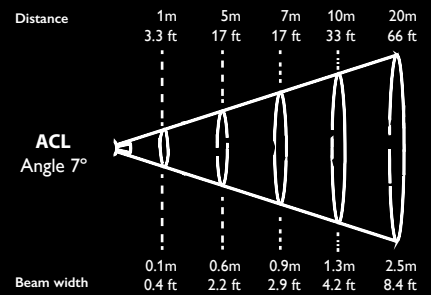

BB&S
LIGHTING PEOPLE

bbslighting.com