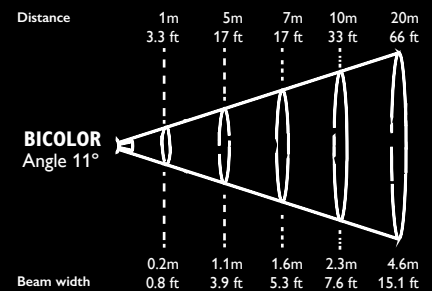

BB&S CBL-1 Bicolor 2x2 Unit BEAM DETAILS