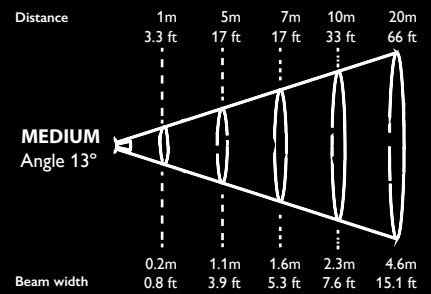

BB&S
LIGHTING PEOPLE

bbslighting.com