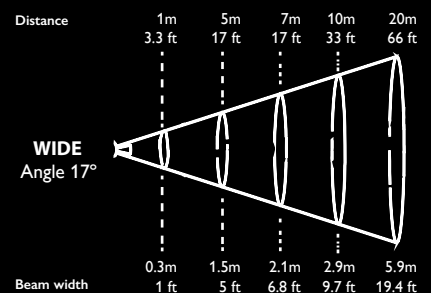

BB&S
LIGHTING PEOPLE

bbslighting.com