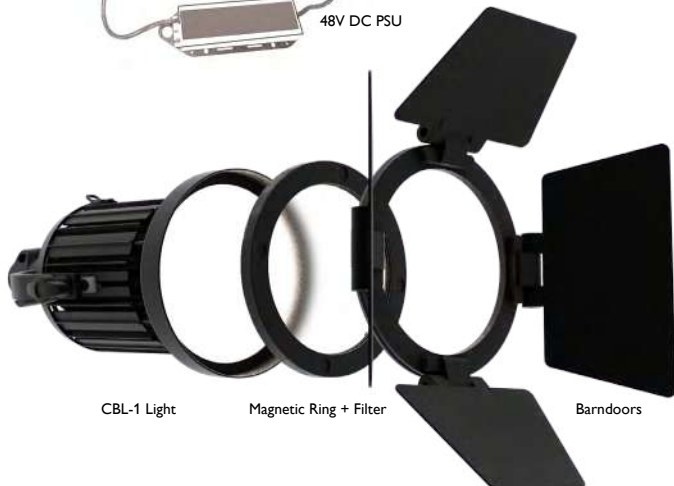

Small & Cost-effective

CBL-1 lights are ideal for news sets and stages requiring consistent lighting and for specialty uses like approximating headlights or mounting up to 30 meters/90 feet overhead—without spill, glare or stray light. Each fixture offers the identical 1.5 kg/3.3-lbs weight and dimensions of (165mm/ 6.5" long, 145mm/ 5.7" diameter), allowing quick repositioning within the same grid brackets or clamps as other CBL-1s. Due to its small size the CBL-1 fits in anywhere and is in many situations a valid replacement for key, fill and backlighting where compact punch is needed.

Versatile Operation

CBL-1's deliver with a 3-pin XLR, 2m cable, TVMP and standard yoke. They offer several operating choices.

The BB&S 4-Way Controller runs up to 4 Beamlights individually and is prepared for optional wireless DMX control or built-in DMX 512 RDM in and out and 48V power. It offers full dimming without color shift or flicker and 8- or 16-bit DMX and manual dimming plus strobe. Or user's may choose the optional BB&S 40W Driver/Dimmer with 3-pin XLR connector which can be used with either a PSU or battery. Or the 40W Driver/Dimmer and inline D-Tap cable provide battery operation. Resourceful gaffers can use standard drivers that operate off 12V.

BB&S 4-WAY CONTROLLER Individually Controllable on DMX/RDM or via Push-Button Display

POWER SUPPLY Architecture/Individual Use

STANDARD BATTERY 14.4V DC Operation

BB&S CBL-1 SKU NUMBERS

- BBS-2801 CBL-1 ACL 2700°K
- BBS-2802 CBL-1 ACL 3000°K
- BBS-2803 CBL-1 ACL 4000°K
- BBS-2804 CBL-1 ACL 5600°K
- BBS-2809 CBL-1 VNSP 2700°K
- BBS-2810 CBL-1 VNSP 3000°K
- BBS-2811 CBL-1 VNSP 4000°K
- BBS-2812 CBL-1 VNSP 5600°K
- BBS-2821 CBL-1 Bicolor 2700°K/4000°K/5600°K
- BBS-2806 CBL-1 MEDIUM 3000°K
- BBS-2808 CBL-1 MEDIUM 5600°K
- BBS-2813 CBL-1 WIDE 2700°K
- BBS-2814 CBL-1 WIDE 3000°K
- BBS-2815 CBL-1 WIDE 4000°K
- BBS-2816 CBL-1 WIDE 5600°K
(Includes Yoke, 2-meter cable, 3-pin XLR male connector, 4-pin for bicolor)