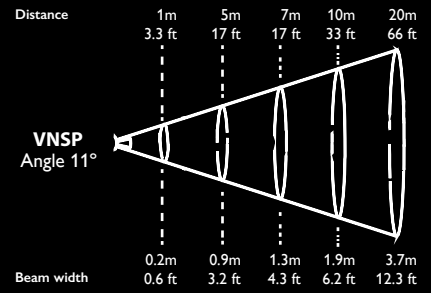

BB&S
LIGHTING PEOPLE

bbslighting.com