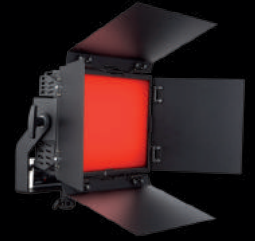

BB&S
SALES U.S.A.

A BB&S Subsidiary Company
info@bbslighting.com
Tel.: 1-800-820-6610
bbslighting.com

BB&S
LIGHTING PEOPLE

International Sales, Head Office,
Distribution & Production
sales@brothers-sons.dk
Tel.: +45 70 27 42 41
brothers-sons.dk

BB&S
RENTAL SUPPORT

A BB&S Subsidiary Company
Rental and Sales
rentalsupport@bbsrentalsupport.com
Tel.: +46 70 333 78 00